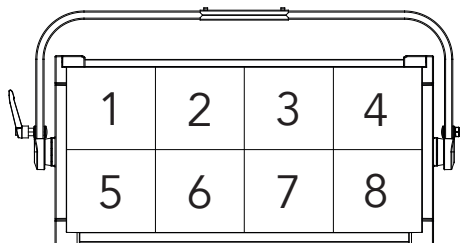

FILM
65Ch and 129Ch

Ch	FILM 65Ch	Ch	FILM 129Ch
1	CONTROL	1	CONTROL
2	PIXEL 1 DIMMER	2	PIXEL 1 DIMMER
3	PIXEL 1 CCT	3	PIXEL 1 DIMMER FINE
4	PIXEL 1 HUE	4	PIXEL 1 CCT
5	PIXEL 1 CROSSFADE FROM CCT TO COLOR	5	PIXEL 1 CCT FINE
6	PIXEL 1 RED	6	PIXEL 1 HUE
7	PIXEL 1 GREEN	7	PIXEL 1 HUE FINE
8	PIXEL 1 BLUE	8	PIXEL 1 CROSSFADE FROM CCT TO COLOR
9	PIXEL 1 WHITE	9	PIXEL 1 CROSSFADE FROM CCT TO COLOR FINE
10	PIXEL 2 DIMMER	10	PIXEL 1 RED
	...	11	PIXEL 1 RED FINE
58	PIXEL 8 DIMMER	12	PIXEL 1 GREEN
59	PIXEL 8 CCT	13	PIXEL 1 GREEN FINE
60	PIXEL 8 HUE	14	PIXEL 1 BLUE
61	PIXEL 8 CROSSFADE FROM CCT TO COLOR	15	PIXEL 1 BLUE FINE
62	PIXEL 8 RED	16	PIXEL 1 WHITE
63	PIXEL 8 GREEN	17	PIXEL 1 WHITE FINE
64	PIXEL 8 BLUE	18	PIXEL 2 DIMMER
65	PIXEL 8 WHITE	...	...
PIXEL LAYOUT		114	PIXEL 8 DIMMER
		115	PIXEL 8 DIMMER FINE
		116	PIXEL 8 CCT
		117	PIXEL 8 CCT FINE
		118	PIXEL 8 HUE
		119	PIXEL 8 HUE FINE
		120	PIXEL 8 CROSSFADE FROM CCT TO COLOR
		121	PIXEL 8 CROSSFADE FROM CCT TO COLOR FINE
		122	PIXEL 8 RED
		123	PIXEL 8 RED FINE
		124	PIXEL 8 GREEN
		125	PIXEL 8 GREEN FINE
126	PIXEL 8 BLUE		
127	PIXEL 8 BLUE FINE		
128	PIXEL 8 WHITE		
129	PIXEL 8 WHITE FINE