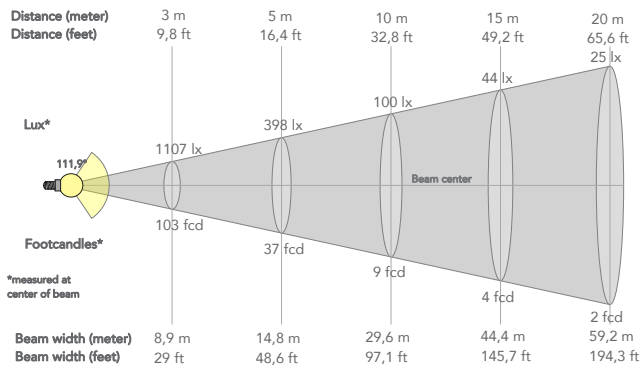

ELECTRICAL

- Mains power supply: 100-240V - 50/60Hz
- Low Voltage DC mains: 24-36V
- Max power consumption:460 W
- Power factor:>0,94

PHYSICAL

- IP rating:20
- Cooling: active, silent operation
- Suspension and fixing: bracket for hanging and positioning
- Signal connection: Amphenol XLR 5p IN/OUT connectors
- Power connection: Neutrik powerCON TRUE1 IN/OUT connectors
- Low Voltage DC connector: XLR 4p
- Dimensions (WxHxD):819x431x144 mm
- Dimensions with PO system (WxHxD):836x431x144 mm
- Weight:15,3 kg
- Weight with PO system:17,1 kg

Beam angle 50%: 112°

Beam angle 50%	Field angle 10%	Cut off angle 2,5%	Intensity ratio in 120° cone	Intensity ratio in 90° cone
111,9°	161,8°	176,4°	76,2%	51,9%

BEAM INTENSITIES AND WIDTHS

Distance	1m	2m	3m	4m	5m	7,5m	10m	15m	20m	25m	30m	40m	50m
Distance	3,3ft	6,6ft	9,8ft	13,1ft	16,4ft	24,6ft	32,8ft	49,2ft	65,6ft	82ft	98,4ft	131,2ft	164ft
Lux	9960lx	2490lx	1107lx	622lx	398lx	177lx	100lx	44lx	25lx	16lx	11lx	6lx	4lx
Footcand.	925fcd	231fcd	103fcd	58fcd	37fcd	16fcd	9fcd	4fcd	2fcd	1fcd	1fcd	0fcd	0fcd
Beam wid.	3m	5,9m	8,9m	11,8m	14,8m	22,2m	29,6m	44,4m	59,2m	74m	88,8m	118,4m	148,1m
Beam wid.	9,8ft	19,5ft	29ft	38,8ft	48,6ft	72,8ft	97,1ft	145,7ft	194,3ft	242,8ft	291,4ft	388,5ft	485,6ft

PRESET 4.000 K (FILTER MD)

Beam angle 50%: 102°

Beam angle 50%	Field angle 10%	Cut off angle 2,5%	Intensity ratio in 120° cone	Intensity ratio in 90° cone
102,2°	158,6°	175,9°	77,8%	54,4%

BEAM INTENSITIES AND WIDTHS

PRESET 4.000 K (FILTER LD)

Beam angle 50%: 102°

Beam angle 50%	Field angle 10%	Cut off angle 2,5%	Intensity ratio in 120° cone	Intensity ratio in 90° cone
102,6°	156,9°	175,8°	80,3%	56,6%

BEAM INTENSITIES AND WIDTHS