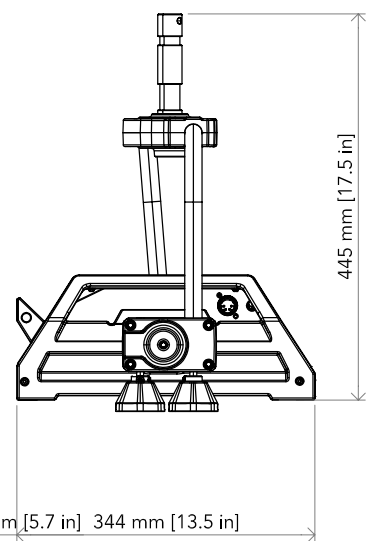

Distance	1m	2m	3m	4m	5m	7,5m	10m	15m	20m	25m	30m	40m	50m
Distance	3,3ft	6,6ft	9,8ft	13,1ft	16,4ft	24,6ft	32,8ft	49,2ft	65,6ft	82ft	98,4ft	131,2ft	164ft
Lux	17947lx	4487lx	1994lx	1122lx	718lx	319lx	179lx	80lx	45lx	29lx	20lx	11lx	7lx
Footcand.	1667fcd	417fcd	185fcd	104fcd	67fcd	30fcd	17fcd	7fcd	4fcd	3fcd	2fcd	1fcd	1fcd
Beam wid.	1,5m	3,1m	4,6m	6,1m	7,6m	11,5m	15,3m	22,9m	30,5m	38,2m	45,8m	61,1m	76,4m
Beam wid.	5ft	10,1ft	15ft	20ft	25ft	37,6ft	50,1ft	75,1ft	100,2ft	125,2ft	150,3ft	200,4ft	250,5ft

EclPanel TWC

TECHNICAL DRAWINGS

WEIGHT: 15,3 kg

with **ECLPANELPOYO** (pole operated yoke bracket for EclPanel TWC)

WEIGHT (with PO system): 17,7 kg

PACKAGE CONTENT

- **ECLPANELTWC**
- 1,5 meters SCHUKO - NEUTRIK POWERCON TRUE1 power cable
- **EPTWCFILTERMD**: Front medium diffusion filter for ECLPANELTWC
- **ECLFRSPG**: Spigot for PROLIGHTS Fresnel series
- User manual