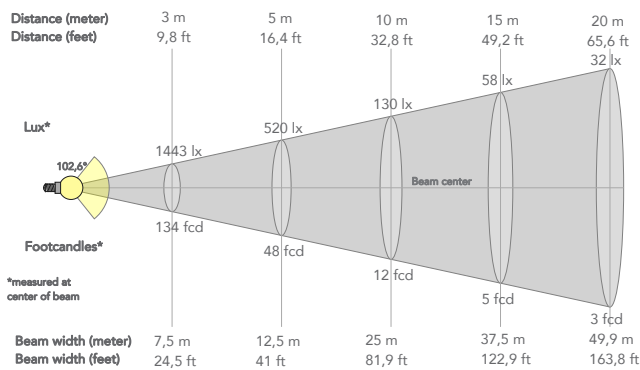

Beam angle 50%: 112°

Beam angle 50%	Field angle 10%	Cut off angle 2,5%	Intensity ratio in 120° cone	Intensity ratio in 90° cone
111,9°	161,8°	176,4°	76,2%	51,9%

BEAM INTENSITIES AND WIDTHS

Distance	1m	2m	3m	4m	5m	7,5m	10m	15m	20m	25m	30m	40m	50m
Distance	3,3ft	6,6ft	9,8ft	13,1ft	16,4ft	24,6ft	32,8ft	49,2ft	65,6ft	82ft	98,4ft	131,2ft	164ft
Lux	9960lx	2490lx	1107lx	622lx	398lx	177lx	100lx	44lx	25lx	16lx	11lx	6lx	4lx
Footcand.	925fcd	231fcd	103fcd	58fcd	37fcd	16fcd	9fcd	4fcd	2fcd	1fcd	1fcd	0fcd	0fcd
Beam wid.	3m	5,9m	8,9m	11,8m	14,8m	22,2m	29,6m	44,4m	59,2m	74m	88,8m	118,4m	148,1m
Beam wid.	9,8ft	19,5ft	29ft	38,8ft	48,6ft	72,8ft	97,1ft	145,7ft	194,3ft	242,8ft	291,4ft	388,5ft	485,6ft

PRESET 4.000 K (FILTER MD)

Beam angle 50%: 102°

Beam angle 50%	Field angle 10%	Cut off angle 2,5%	Intensity ratio in 120° cone	Intensity ratio in 90° cone
102,2°	158,6°	175,9°	77,8%	54,4%

BEAM INTENSITIES AND WIDTHS

Distance	1m	2m	3m	4m	5m	7,5m	10m	15m	20m	25m	30m	40m	50m
Distance	3,3ft	6,6ft	9,8ft	13,1ft	16,4ft	24,6ft	32,8ft	49,2ft	65,6ft	82ft	98,4ft	131,2ft	164ft
Lux	12930lx	3233lx	1437lx	808lx	517lx	230lx	129lx	57lx	32lx	21lx	14lx	8lx	5lx
Footcand.	1201fcd	300fcd	133fcd	75fcd	48fcd	21fcd	12fcd	5fcd	3fcd	2fcd	1fcd	0fcd	0fcd
Beam wid.	2,5m	5m	7,4m	9,9m	12,4m	18,6m	24,8m	37,2m	49,6m	61,9m	74,3m	99,1m	123,9m
Beam wid.	8,2ft	16,4ft	24,3ft	32,5ft	40,6ft	60,9ft	81,3ft	121,9ft	162,5ft	203,2ft	243,8ft	325,1ft	406,3ft

PRESET 4.000 K (FILTER LD)

Beam angle 50%: 102°

Beam angle 50%	Field angle 10%	Cut off angle 2,5%	Intensity ratio in 120° cone	Intensity ratio in 90° cone
102,6°	156,9°	175,8°	80,3%	56,6%

BEAM INTENSITIES AND WIDTHS