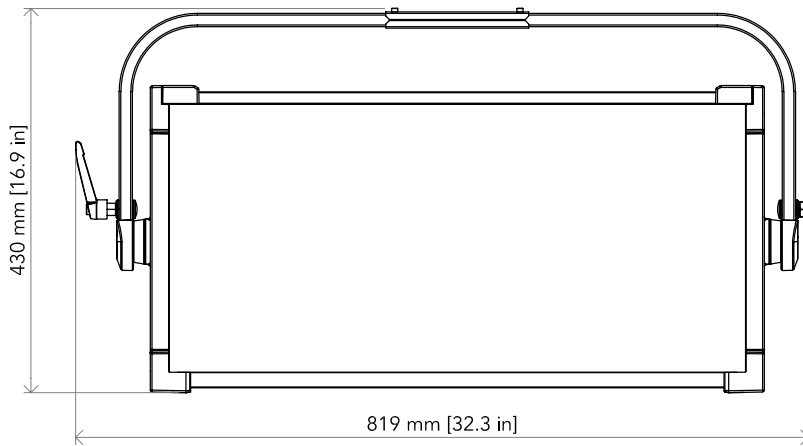

EclPanel TWC

TECHNICAL DRAWINGS

WEIGHT: 15,3 kg