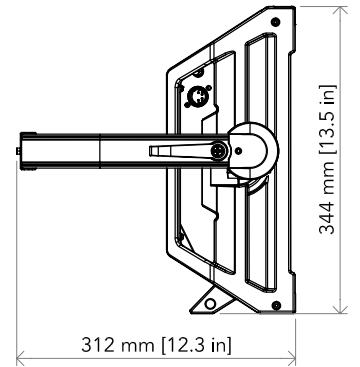

EclPanel TWC

TECHNICAL DRAWINGS

WEIGHT: 15,3 kg