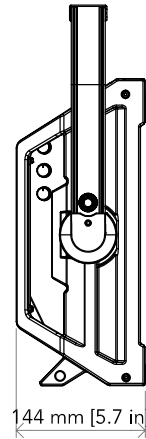

ELECTRICAL

- Mains power supply: 100-240V - 50/60Hz
- Low Voltage DC mains: 24-36V
- Max power consumption:460 W
- Power factor:>0,94

PHYSICAL

- IP rating:20
- Cooling: active, silent operation
- Suspension and fixing: bracket for hanging and positioning
- Signal connection: Amphenol XLR 5p IN/OUT connectors
- Power connection: Neutrik powerCON TRUE1 IN/OUT connectors
- Low Voltage DC connector: XLR 4p
- Dimensions (WxHxD):819x431x144 mm
- Dimensions with PO system (WxHxD):836x431x144 mm
- Weight:15,3 kg
- Weight with PO system:17,1 kg

PRESET 4.000 K (FILTER INT)

Beam angle 50%: 75°

Beam angle 50%	Field angle 10%	Cut off angle 2,5%	Intensity ratio in 120° cone	Intensity ratio in 90° cone
74,7°	118,6°	170,9°	88,1%	74,1%

BEAM INTENSITIES AND WIDTHS

Distance	1m	2m	3m	4m	5m	7,5m	10m	15m	20m	25m	30m	40m	50m
Distance	3,3ft	6,6ft	9,8ft	13,1ft	16,4ft	24,6ft	32,8ft	49,2ft	65,6ft	82ft	98,4ft	131,2ft	164ft
Lux	17947lx	4487lx	1994lx	1122lx	718lx	319lx	179lx	80lx	45lx	29lx	20lx	11lx	7lx
Footcand.	1667fcd	417fcd	185fcd	104fcd	67fcd	30fcd	17fcd	7fcd	4fcd	3fcd	2fcd	1fcd	1fcd
Beam wid.	1,5m	3,1m	4,6m	6,1m	7,6m	11,5m	15,3m	22,9m	30,5m	38,2m	45,8m	61,1m	76,4m
Beam wid.	5ft	10,1ft	15ft	20ft	25ft	37,6ft	50,1ft	75,1ft	100,2ft	125,2ft	150,3ft	200,4ft	250,5ft

EclPanel TWC

TECHNICAL DRAWINGS

WEIGHT: 15,3 kg

with **ECLPANELPOYO** (pole operated yoke bracket for EclPanel TWC)

WEIGHT (with PO system): 17,7 kg

PACKAGE CONTENT

- **ECLPANELTWC**
- 1,5 meters SCHUKO - NEUTRIK POWERCON TRUE1 power cable
- **EPTWCFILTERMD**: Front medium diffusion filter for ECLPANELTWC
- **ECLFRSPG**: Spigot for PROLIGHTS Fresnel series
- User manual