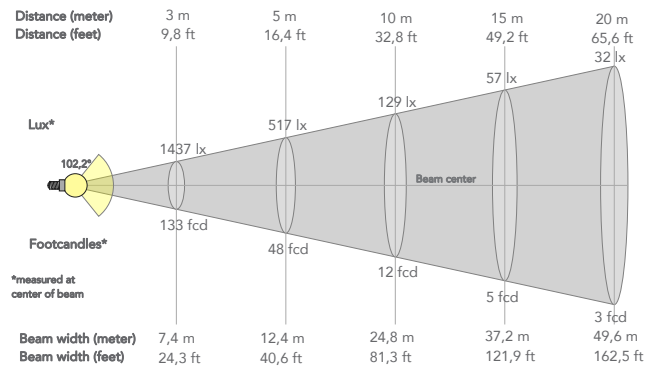

ELECTRICAL

- Mains power supply: 100-240V - 50/60Hz
- Low Voltage DC mains: 24-36V
- Max power consumption:460 W
- Power factor:>0,94

PHYSICAL

- IP rating:20
- Cooling: active, silent operation
- Suspension and fixing: bracket for hanging and positioning
- Signal connection: Amphenol XLR 5p IN/OUT connectors
- Power connection: Neutrik powerCON TRUE1 IN/OUT connectors
- Low Voltage DC connector: XLR 4p
- Dimensions (WxHxD):819x431x144 mm
- Dimensions with PO system (WxHxD):836x431x144 mm
- Weight:15,3 kg
- Weight with PO system:17,1 kg

Beam angle 50%: 112°

Beam angle 50%	Field angle 10%	Cut off angle 2,5%	Intensity ratio in 120° cone	Intensity ratio in 90° cone
111,9°	161,8°	176,4°	76,2%	51,9%

BEAM INTENSITIES AND WIDTHS

Distance	1m	2m	3m	4m	5m	7,5m	10m	15m	20m	25m	30m	40m	50m
Distance	3,3ft	6,6ft	9,8ft	13,1ft	16,4ft	24,6ft	32,8ft	49,2ft	65,6ft	82ft	98,4ft	131,2ft	164ft
Lux	9960lx	2490lx	1107lx	622lx	398lx	177lx	100lx	44lx	25lx	16lx	11lx	6lx	4lx
Footcand.	925fcd	231fcd	103fcd	58fcd	37fcd	16fcd	9fcd	4fcd	2fcd	1fcd	1fcd	0fcd	0fcd
Beam wid.	3m	5,9m	8,9m	11,8m	14,8m	22,2m	29,6m	44,4m	59,2m	74m	88,8m	118,4m	148,1m
Beam wid.	9,8ft	19,5ft	29ft	38,8ft	48,6ft	72,8ft	97,1ft	145,7ft	194,3ft	242,8ft	291,4ft	388,5ft	485,6ft

PRESET 4.000 K (FILTER MD)

Beam angle 50%: 102°

Beam angle 50%	Field angle 10%	Cut off angle 2,5%	Intensity ratio in 120° cone	Intensity ratio in 90° cone
102,2°	158,6°	175,9°	77,8%	54,4%

BEAM INTENSITIES AND WIDTHS

PRESET 4.000 K (FILTER LD)

Beam angle 50%: 102°

Beam angle 50%	Field angle 10%	Cut off angle 2,5%	Intensity ratio in 120° cone	Intensity ratio in 90° cone
102,6°	156,9°	175,8°	80,3%	56,6%

BEAM INTENSITIES AND WIDTHS