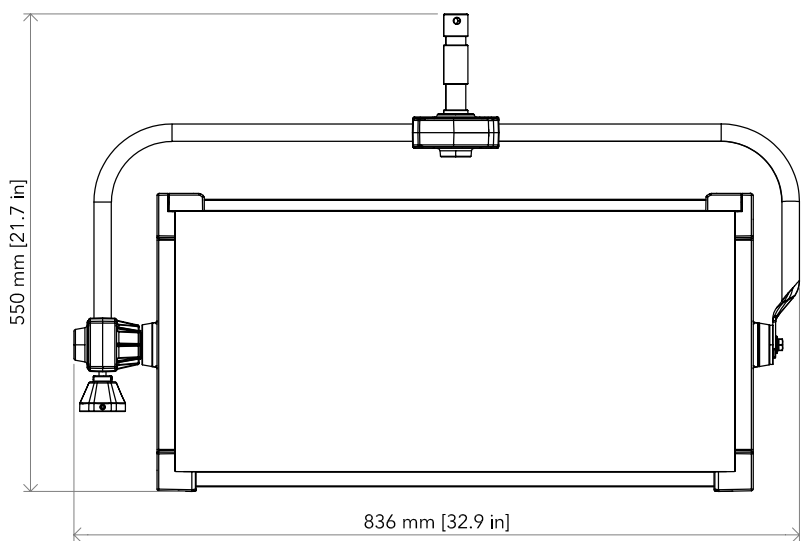

EclPanel TWC

TECHNICAL DRAWINGS

WEIGHT: 15,3 kg

with **ECLPANELPOYO** (pole operated yoke bracket for EclPanel TWC)

WEIGHT (with PO system): 17,7 kg

PACKAGE CONTENT

- **ECLPANELTWC**
- 1,5 meters SCHUKO - NEUTRIK POWERCON TRUE1 power cable
- **EPTWCFILTERMD**: Front medium diffusion filter for ECLPANELTWC
- **ECLFRSPG**: Spigot for PROLIGHTS Fresnel series
- User manual