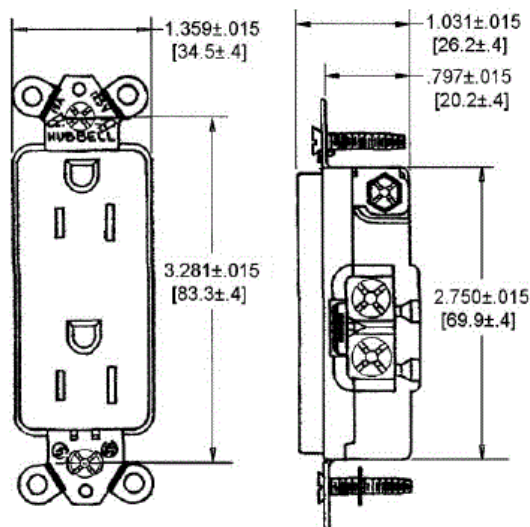

Straight Blade Devices
20A, 125V, 2 Pole, 3 Wire Grounding
Heavy Duty Style Line® Decorator
Receptacles

HUBBELL

Features

- Aesthetic Style Line® decorator design
- Triple wipe contacts

Ordering Information

Description	Device Color	UPC	Catalog Number
Back and side wired.	Black	783585060446	HBL2162BK

Listings

UL Listed to UL498 File No. E2186
Certified to CSA 22.2, No. 42 File 285
Fed. Spec. W-C-596
NEMA® WD-6 Compliant

Specifications

Face	Nylon
Base	PBT
Contacts	Brass
Wire Clamp	Plated brass
Terminal Screws	Brass
Mounting Strap	.040 in. (1) Galvanized steel
Automatic Self-grounding Staple	Stainless steel
Ground Contact	.031 in. (.8) Brass

Performance

Electrical	
Current Interrupting	Certified for current interrupting at full rated current
Dielectric Voltage	Withstands 2,000V minimum
Mechanical	
Product Identification	Ratings are a permanent part of the device
Terminal Accommodation	#12-#10 AWG copper stranded or solid conductor only
Terminal Identification	Terminals identified in accordance with UL 498 and CSA
Environmental	
Flammability	Top: UL 94V-2, Base: UL 94V-0
Operating Temperatures	Maximum continuous 75°C; minimum -40°C (w/o impact)

Accessories

Wallplate or Weatherproof Cover StyleLine® Decorator Opening

Resources

Customer Use Drawing
eCatalog

Dimensions in Inches (mm)

Hubbell Wiring Device-Kellems • Hubbell Incorporated (Delaware) • 40 Waterview Drive • Shelton, CT 06484

Phone (800) 288-6000 • Fax (800) 255-1031 • Specifications subject to change without notice.